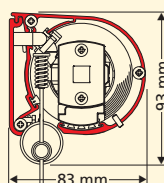

VertiTex Universal can be mounted on a wide variety of surfaces