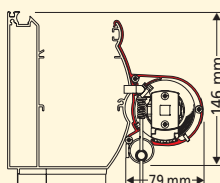

VertiTex WeiTop – for hanging in your guttering