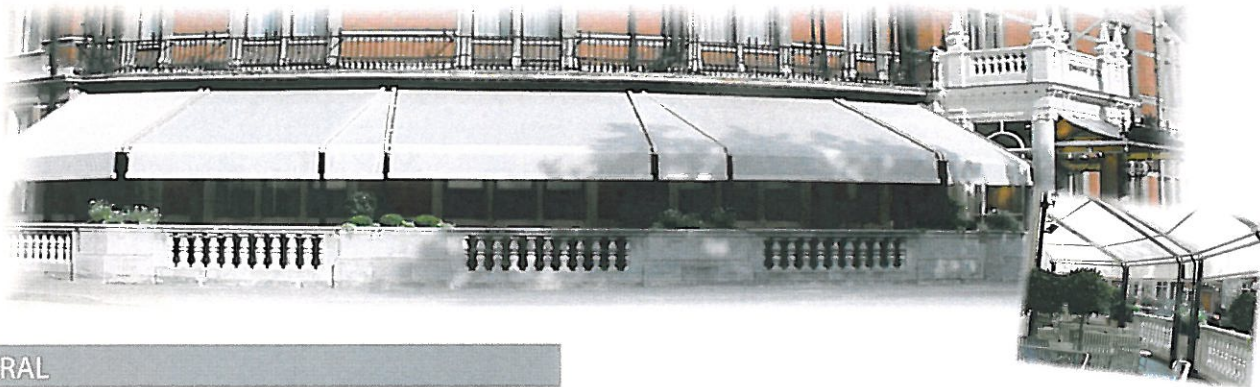

SOAK UP THE WEATHER

The Patiola

...a retractable
room for *all weathers!*

Your
Solution!

2006 will see the introduction of a UK wide smoking ban in all public places. Tests in the Irish market have proven that pubs and restaurants that have provided external sheltered smoking rooms have seen an increase in sales of both food and drink.

d u r a b l e
r e l i a b l e
e l e g a n t

the awning specialist

WINSOL

The Patiola...

...a room outdoors!

GENERAL

The Winsol Patiola provides a covered area that is essentially weather proof and can be opened and closed at the touch of a button. It is ideal for patio areas, gardens and restaurant extensions, giving you an extra room out doors!

The Patiola's unequalled design means each module can reach a maximum size of 5m wide with projections up to 6m. Modules can be linked endlessly to cover any size patio or garden area. When placed back-to-back just two units can protect an amazing 60 m² from sun or rain.